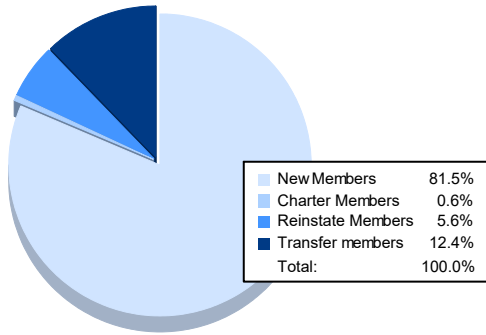

Year	New Clubs	Dropped Clubs	Gain/ Loss Clubs	New Members	Charter Members	Reinstate Members	Transfer Members	Total Member Added	Total Members Dropped	Gain/ Loss Members
2017-2018	0	0	0	127	2	12	8	149	126	23
2018-2019	0	0	0	79	1	2	5	87	117	-30
2019-2020	1	0	1	74	48	6	3	131	132	-1
2020-2021	0	1	-1	84	2	4	3	93	177	-84
2021-2022	0	1	-1	145	1	10	22	178	164	14
<b>Average</b>	<b>0</b>	<b>0</b>	<b>0</b>	<b>102</b>	<b>11</b>	<b>7</b>	<b>8</b>	<b>128</b>	<b>143</b>	<b>-16</b>

### Membership Composition June 2022 Cumulative